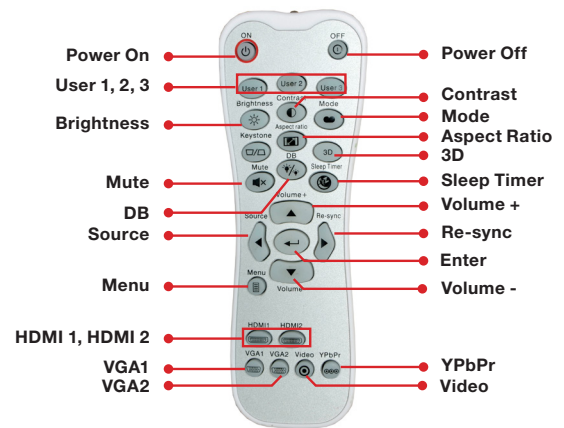

PHYSICAL SPECIFICATIONS

Security	Kensington® lock port, password (OSD)
Weight	11.75lbs.
Dimensions (W x H x D)	15.4" x 11.1" x 5.1"

Warranty

1 Year limited parts and labor warranty on the projector, 90 days lamp warranty

What's in the Box

UHD50, lens cap, AC power cord, HDMI cable, remote control, batteries for remote, multilingual CD-ROM, user's manual, quick start guide and warranty card

Optional Accessories

Mount

Accessory Part Numbers

Lamp: BL-FP240E
Remote: BR-3003B
Mount: OCM815W, OCM818W-RU

UPC 796435 81 300 0

Optoma.com